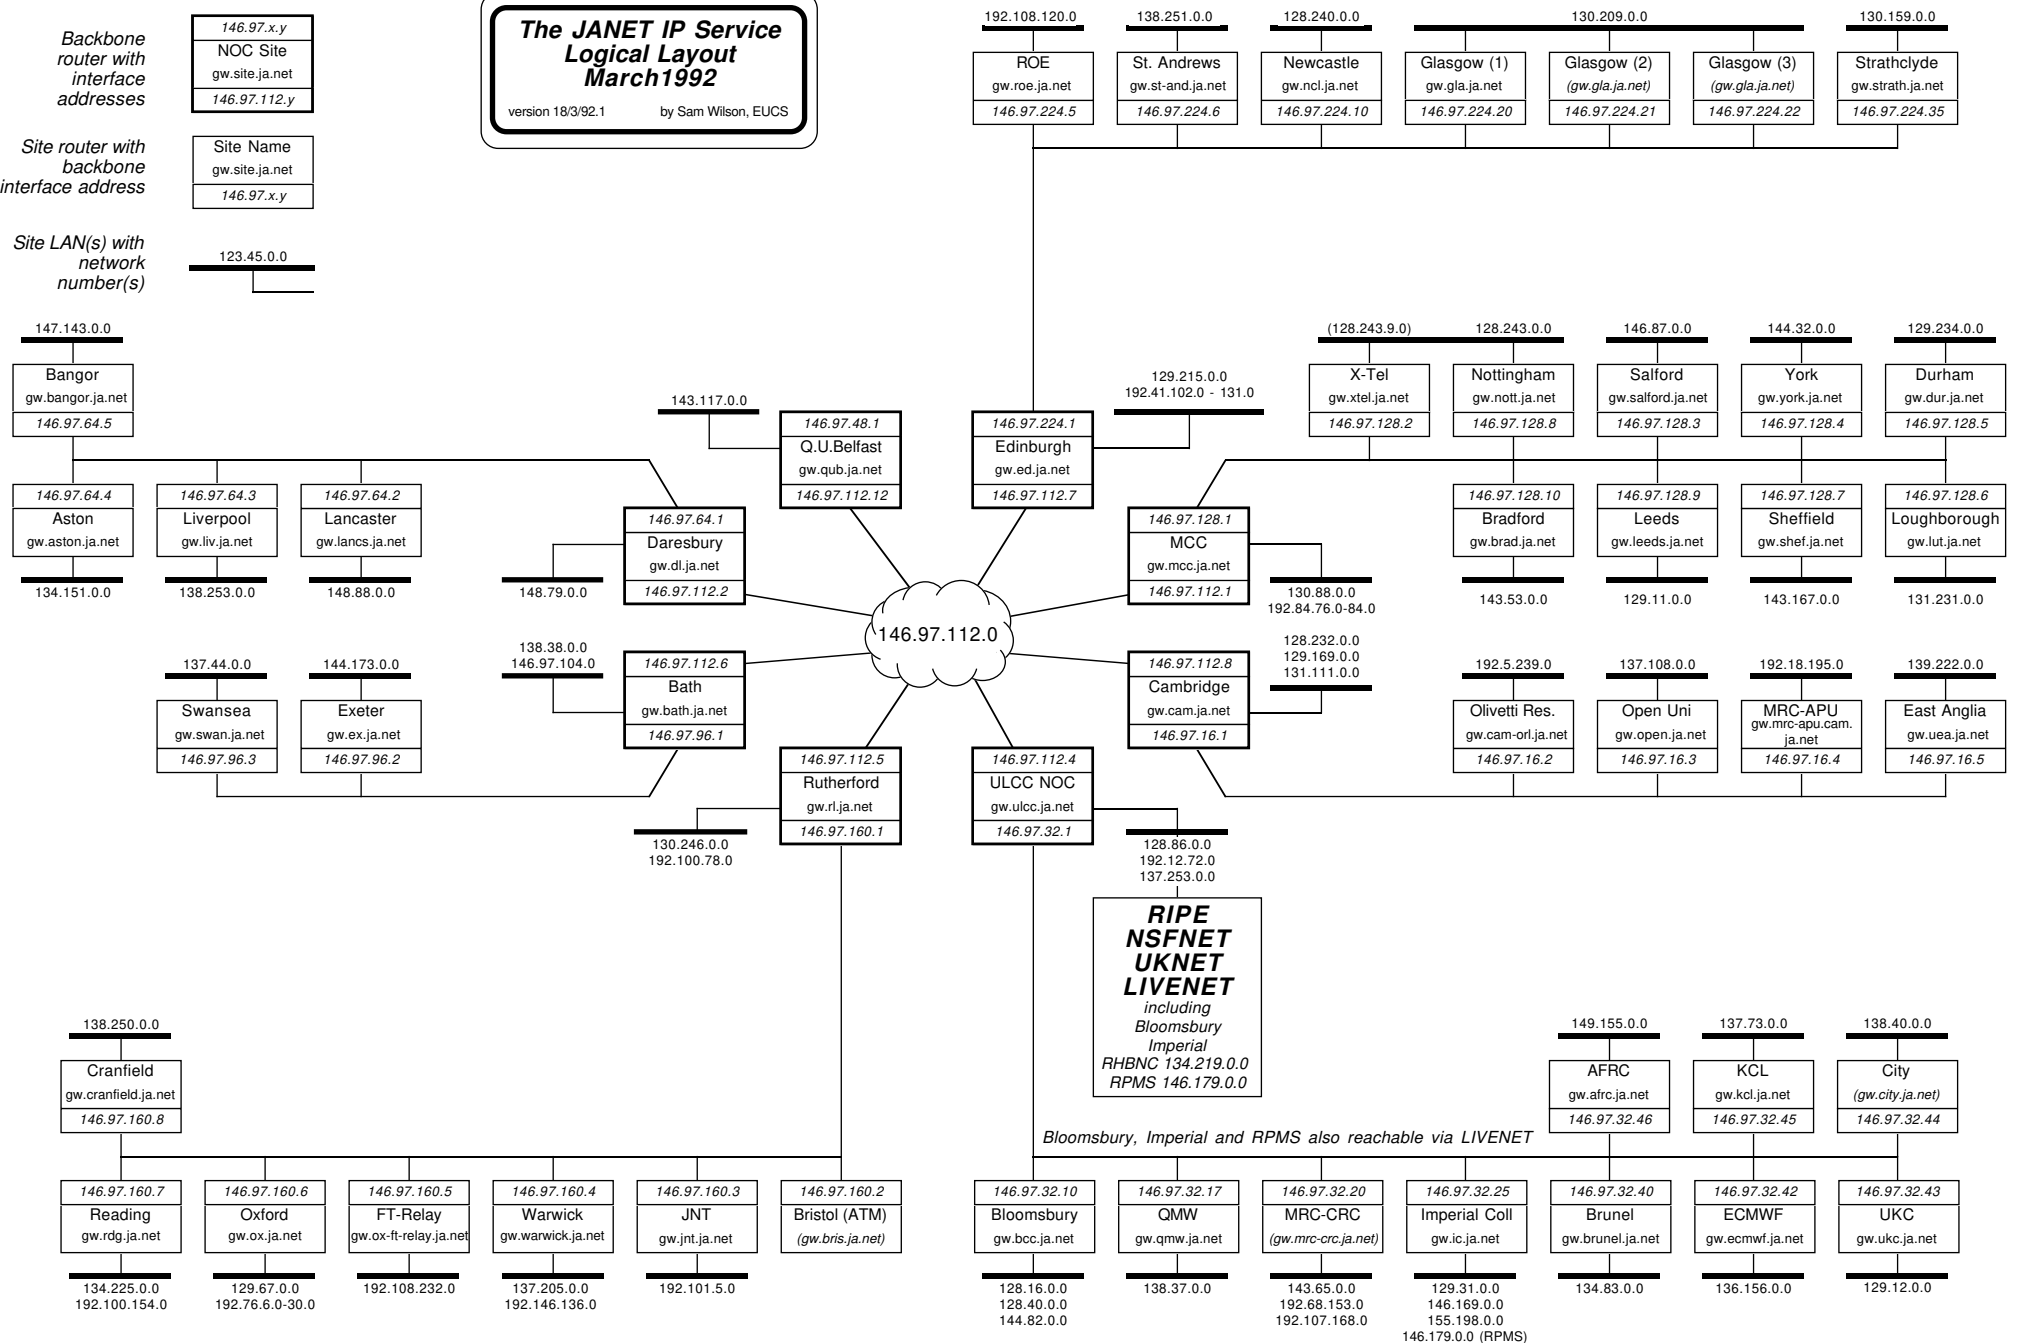

**Legend**

Backbone router with interface addresses	146.97.x.y
	NOC Site gw.site.ja.net 146.97.112.y
Site router with backbone interface address	Site Name gw.site.ja.net 146.97.x.y
	Site LAN(s) with network number(s) 123.45.0.0

**The JANET IP Service  
Logical Layout  
March 1992**

version 18/3/92.1 by Sam Wilson, EUCS

**RIPE  
NSFNET  
UKNET  
LIVENET**  
including  
Bloomsbury  
Imperial  
RHBNC 134.219.0.0  
RPMS 146.179.0.0